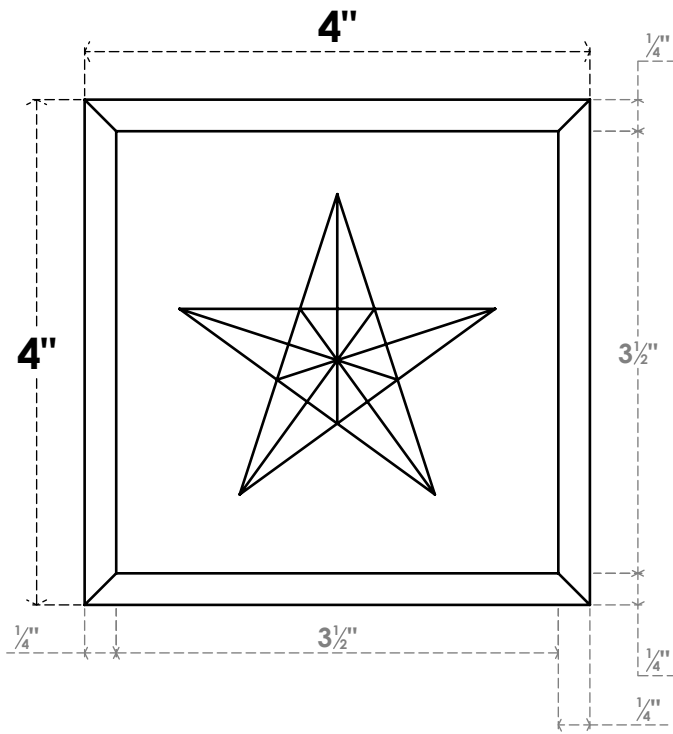

ROSP040X040X100SDG07

4"W X 4"H X 1"P STANDARD SEDGWICK STAR ROSETTE WITH BEVELED EDGE, ARCHITECTURAL GRADE PVC

FRONT

SIDE

EKENA MILLWORK
2300 WEST MAIN ST.
CLARKSVILLE, TX 75426
TOLL FREE: 866-607-0453
WWW.EKENAMILLWORK.COM