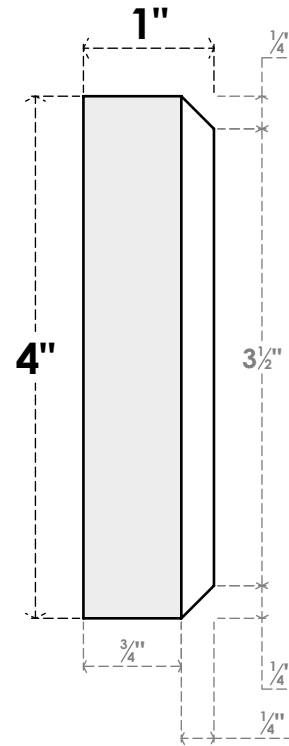

ROSP040X040X100SDG07

4"W X 4"H X 1"P STANDARD SEDGWICK STAR ROSETTE WITH BEVELED EDGE, ARCHITECTURAL GRADE PVC

FRONT

SIDE

EKENA MILLWORK
2300 WEST MAIN ST.
CLARKSVILLE, TX 75426
TOLL FREE: 866-607-0453
WWW.EKENAMILLWORK.COM

NOTES

1. INSTALLATION TO BE COMPLETED IN ACCORDANCE WITH MANUFACTURER'S SPECIFICATIONS.
2. DRAWING MAY NOT BE TO SCALE
3. THIS DRAWING IS INTENDED FOR DESIGN AND PLANNING PURPOSES ONLY.
4. ALL INFORMATION CONTAINED HEREIN WAS CURRENT AT THE TIME OF DEVELOPMENT BUT MUST BE REVIEWED AND APPROVED BY THE PRODUCT MANUFACTURER TO BE CONSIDERED ACCURATE.
5. ARCHITECTURAL GRADE PVC PRODUCTS ARE MADE FROM EXPANDED CELLULAR PVC AND COME NATURALLY WHITE BUT MAY BE PAINTED